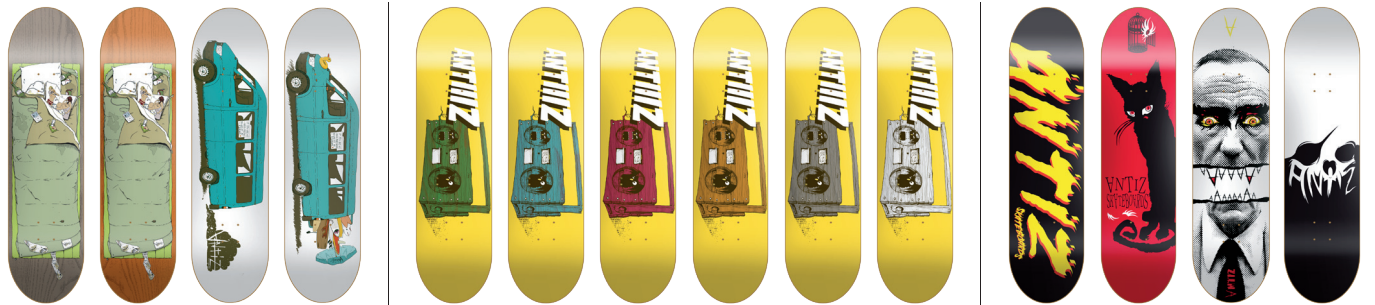

WET DREAMS 8,125 X 31,5 8,375 X 32
WET DREAMS 7,9 X 31,375
SPRINTER 8 X 31,44 8,3 X 32
POINT BREAK 8,125 X 31,5 8,25 X 31,75 8,4 X 32
GETTHO(WL) GREEN 7,5 X 31,25
GETTHO(WL) TURQUOISE 7,5 X 31,25 7,875 X 31,375
GETTHO(WL) SCARLET 7,6 X 31,25
GETTHO(WL) ORANGE 7,6 X 31,25
GETTHO(WL) BROWN 7,6 X 31,25 8 X 31,625
GETTHO(WL) WHITE 7,75 X 31,44
IN FLAMES 8,2 X 31,625
FURRY PUSSY RED 8,4 X 32
POLITICS 8,2 X 31,625
PIRATE FLAG 8,4 X 32